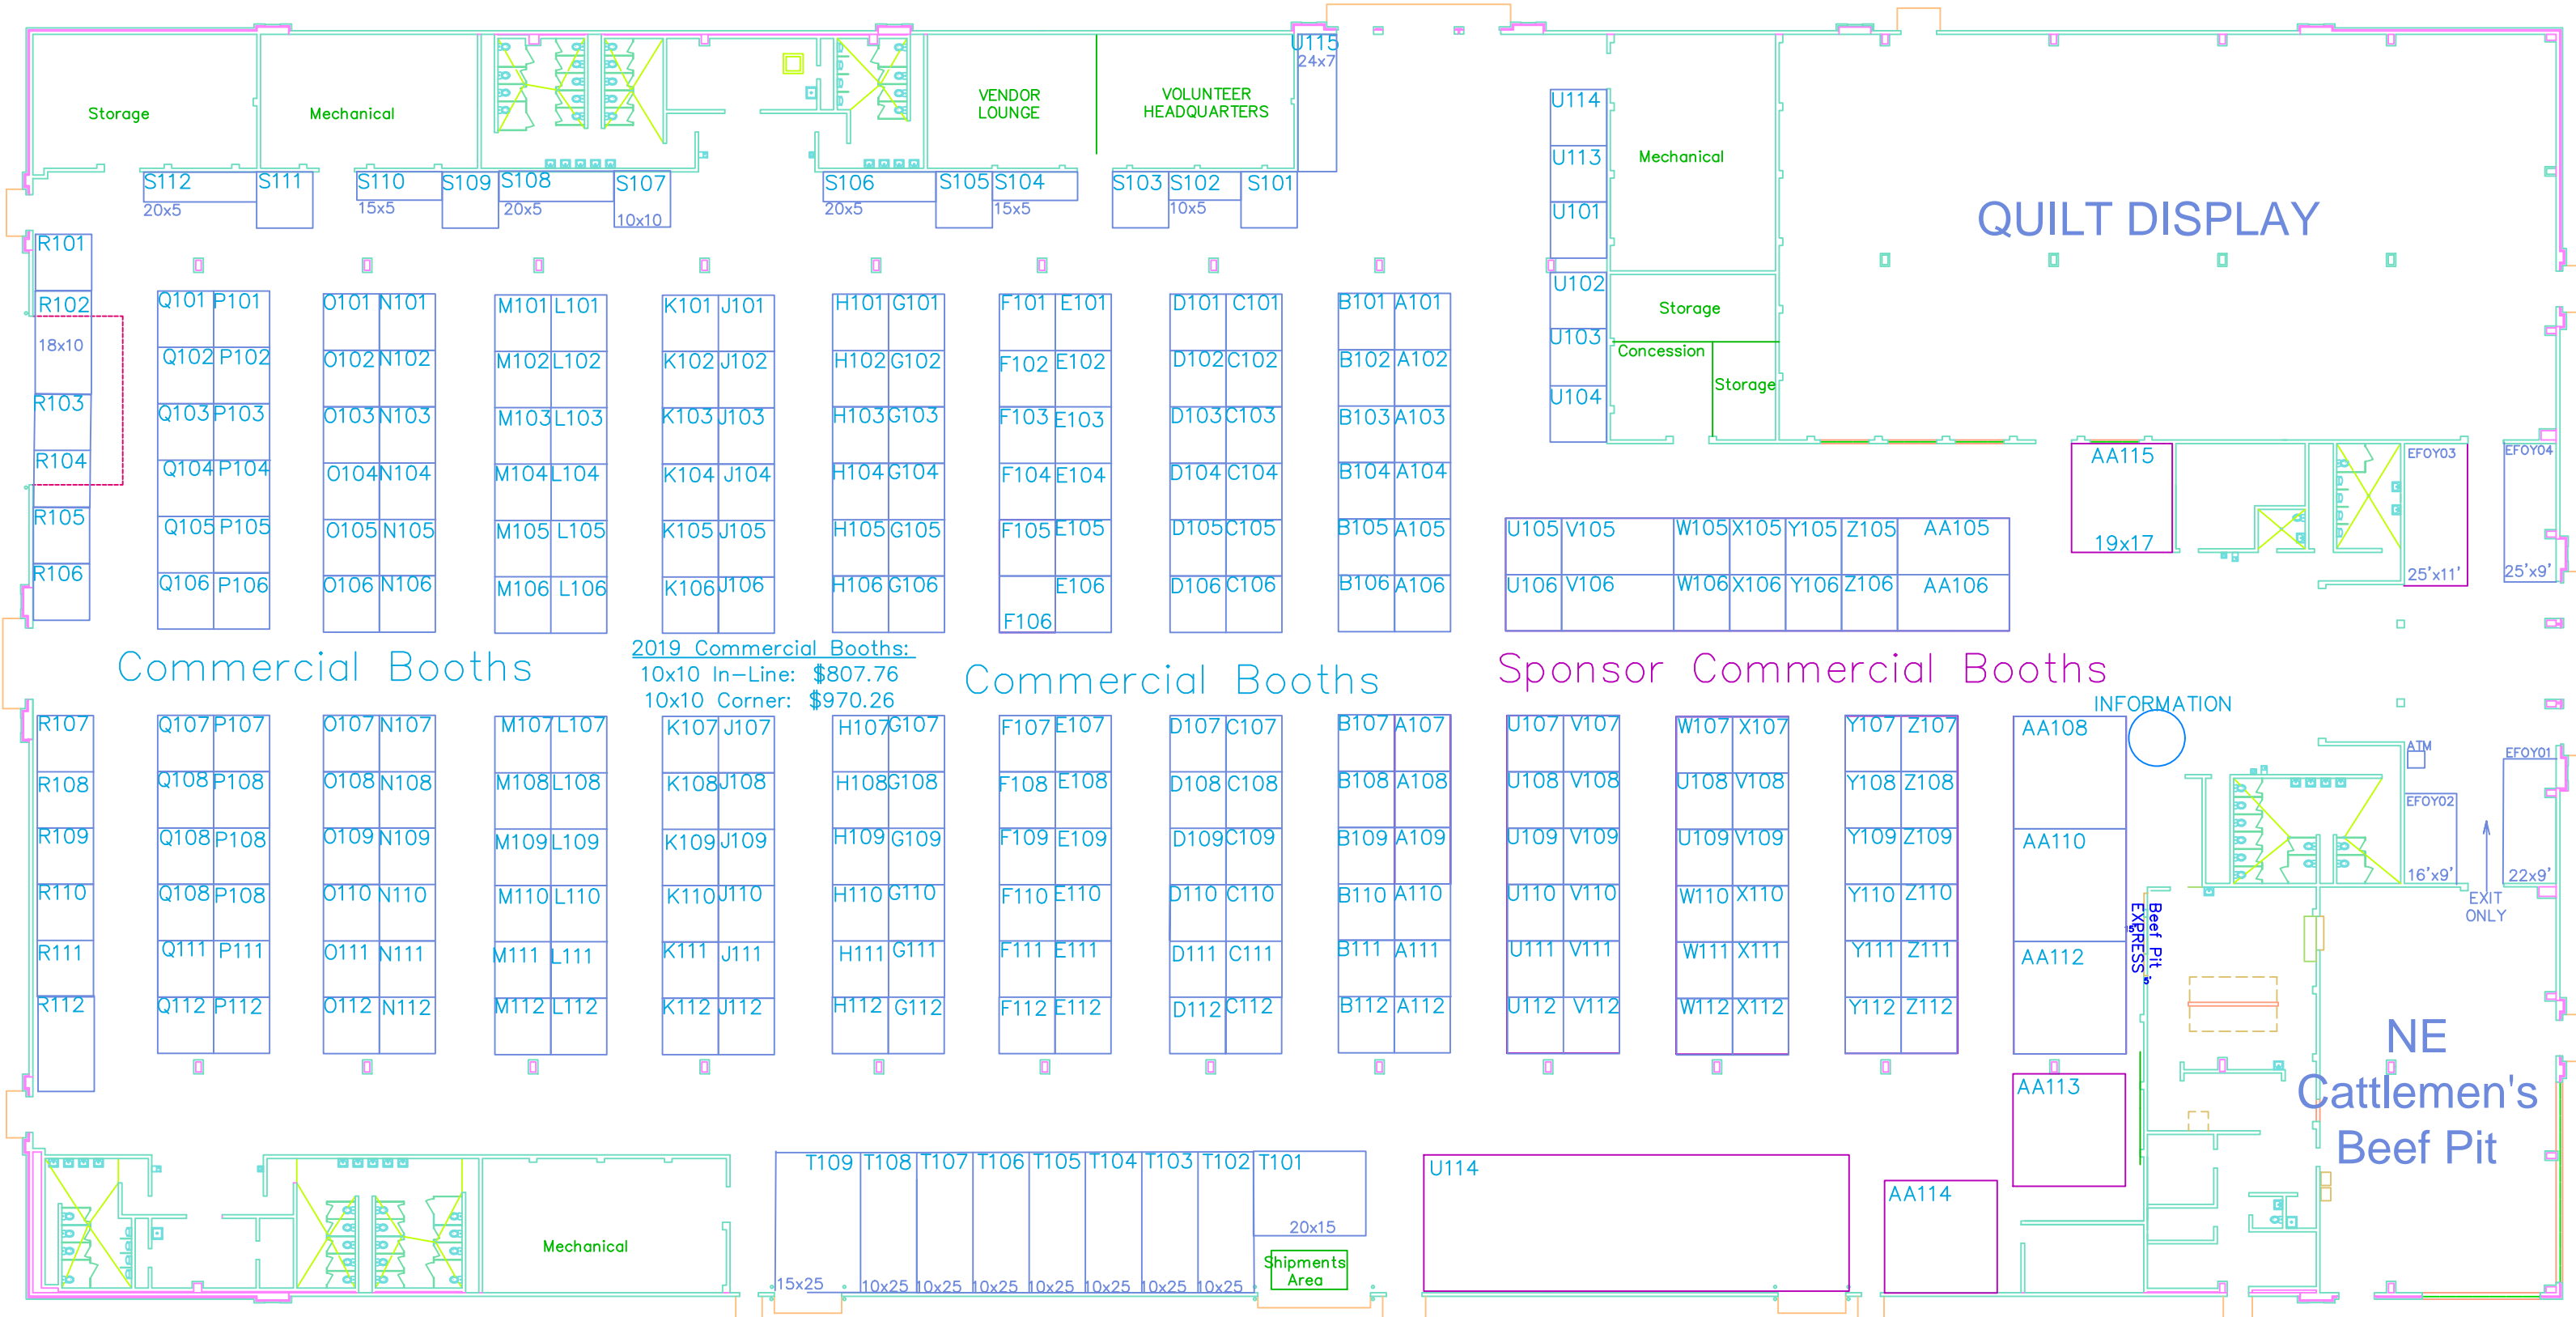

2020 Nebraska State Fair – Pinnacle Bank EXPO CENTER: Commercial Booths, Sponsor Booths, Quilts, NE Cattlemen's Beef Pit

Commercial Booths

2019 Commercial Booths:
10x10 In-Line: \$807.76
10x10 Corner: \$970.26

Commercial Booths

Sponsor Commercial Booths

NE Cattlemen's Beef Pit