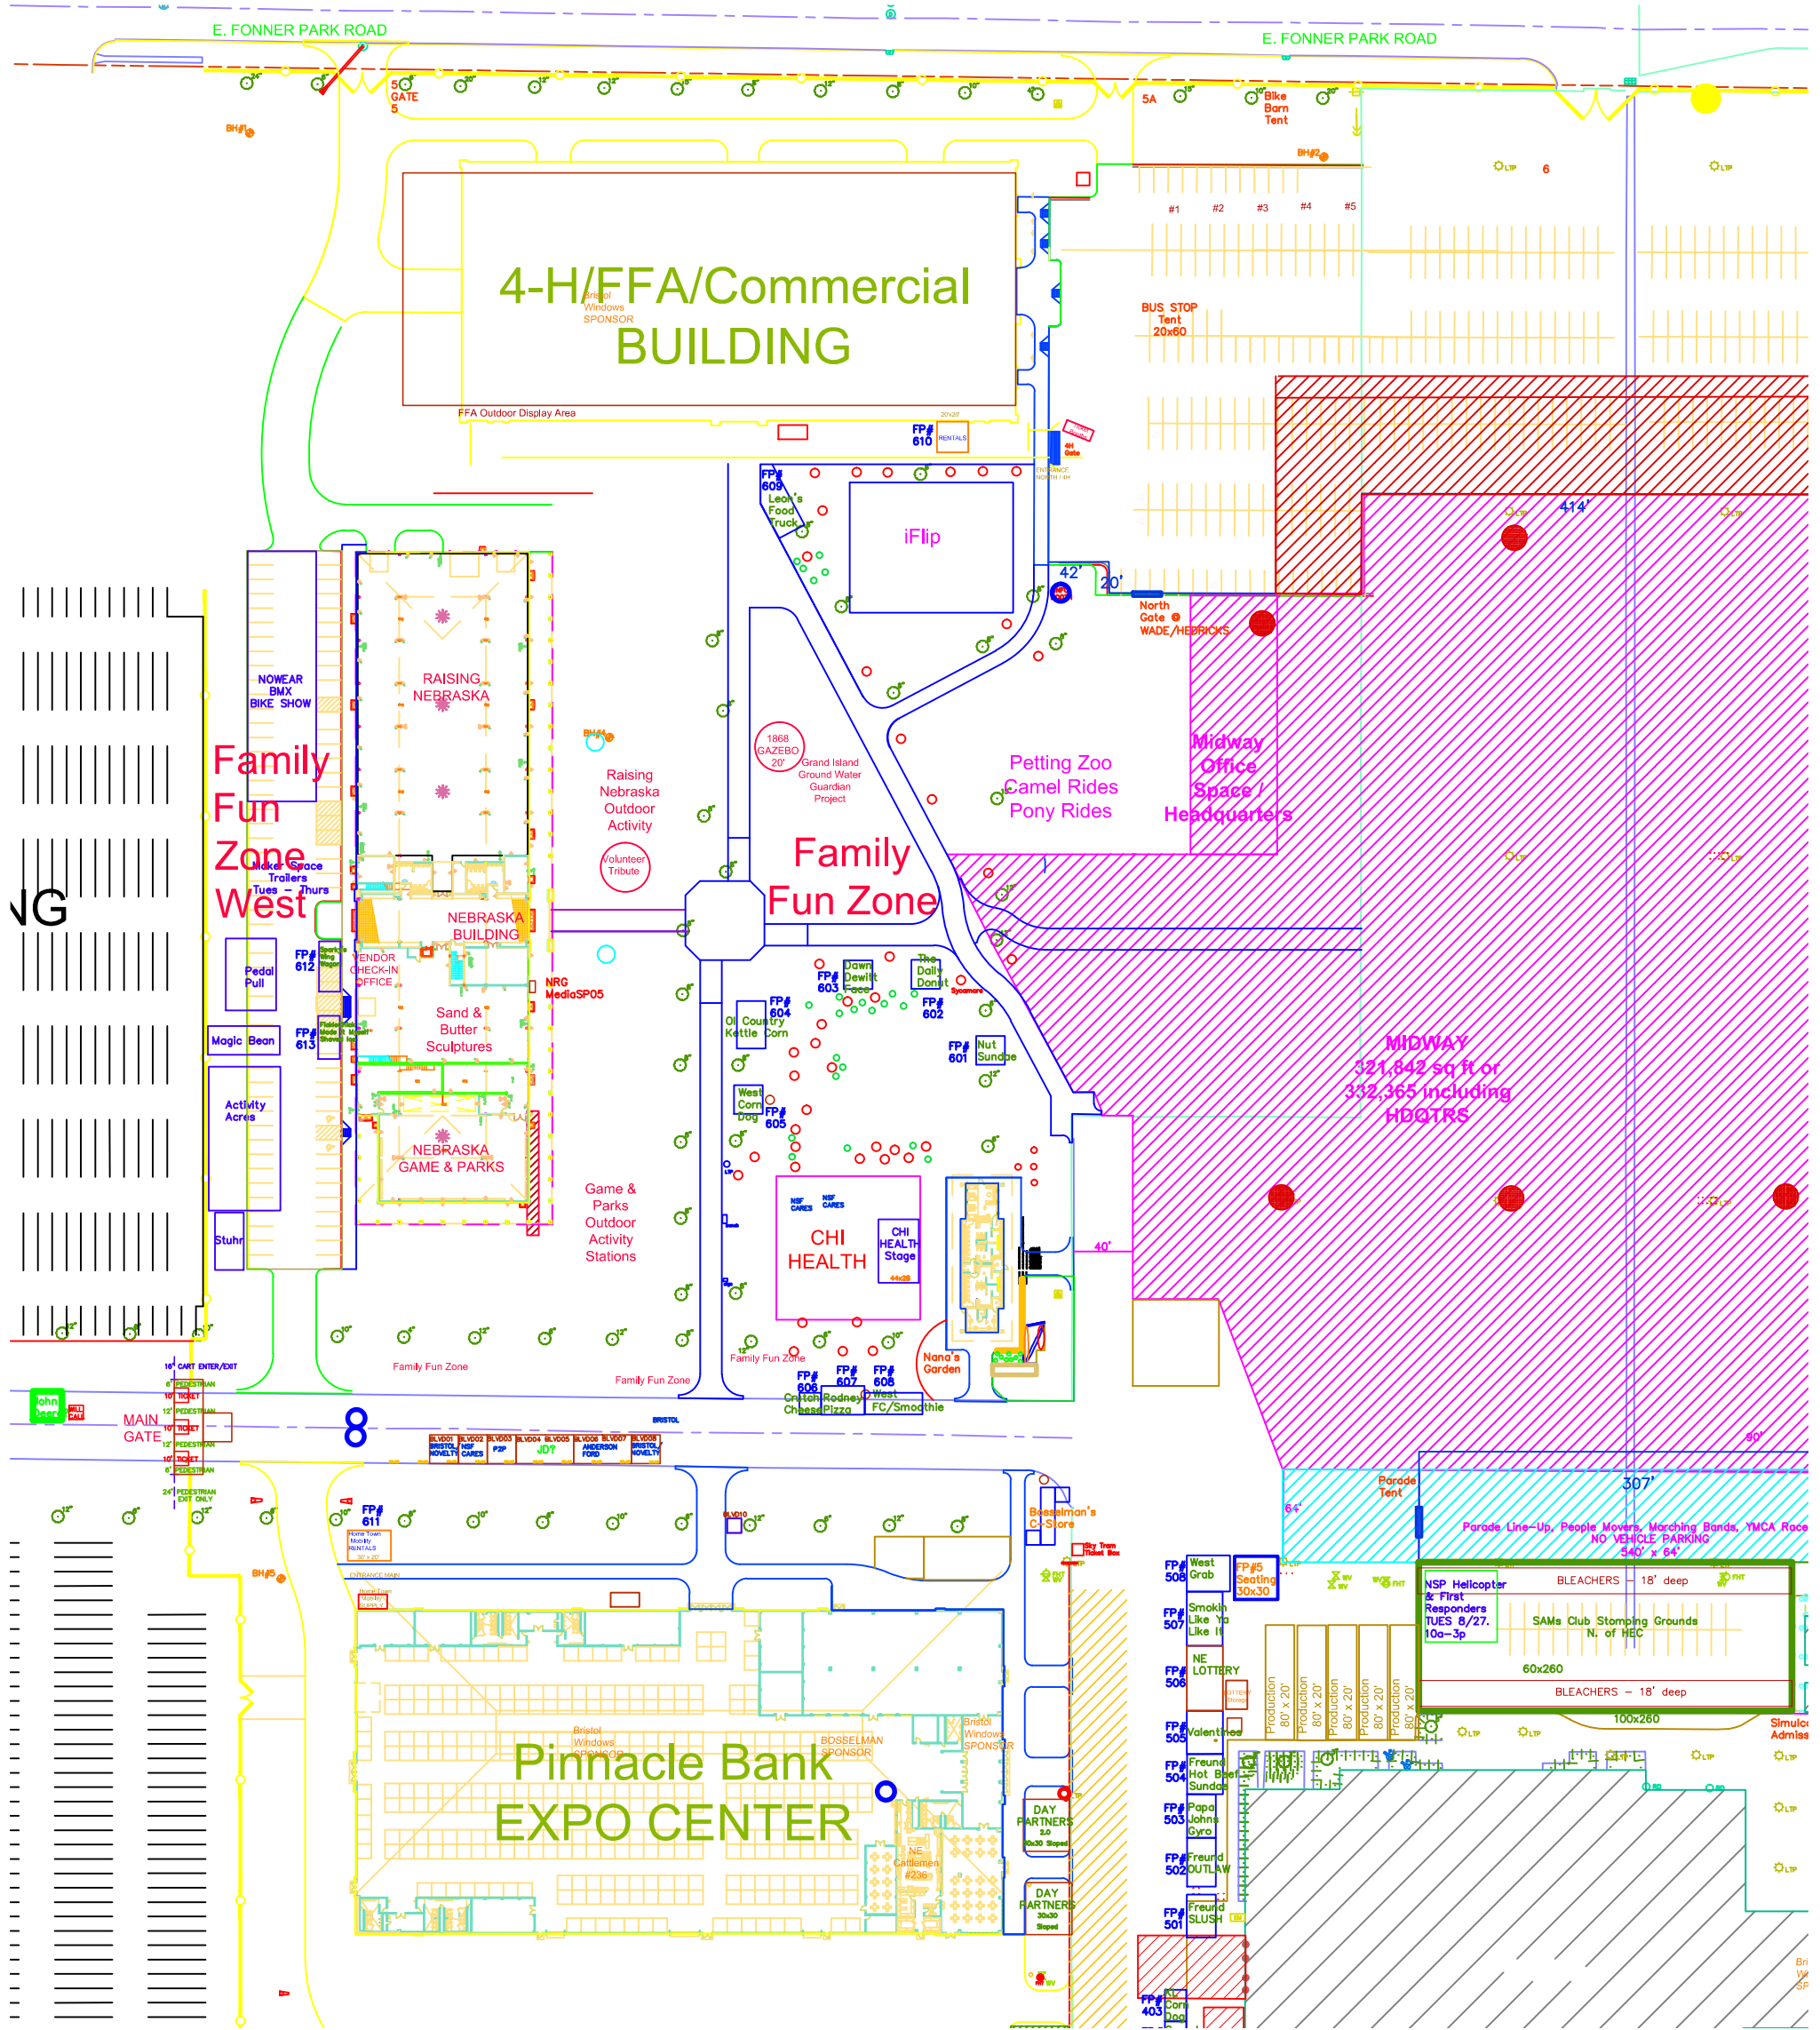

E. FONNER PARK ROAD

E. FONNER PARK ROAD

4-H/FFA/Commercial BUILDING

Family Fun Zone West

Family Fun Zone

RAISING NEBRASKA

NEBRASKA BUILDING

Sand & Butter Sculptures

NEBRASKA GAME & PARKS

CHI HEALTH

CHI HEALTH Stage

Pinnacle Bank EXPO CENTER

FP# 508 West Grab	FP# 505 Seating 30x30	NSP Helicopter & First Responders TUES 8/27 10a-3p	BLEACHERS - 18' deep
FP# 507 Smokin' Like Ya Like It	NE LOTTERY		BLEACHERS - 18' deep
FP# 506 Valentines	Production 60' x 20'	60x260	100x260
FP# 504 Freunds Hot Blue Sundae	Production 60' x 20'		
FP# 503 Papa Johns Gyro	Production 60' x 20'		
FP# 502 Freund OUTLAW	Production 80' x 20'		
FP# 501 Freund SLUSH	Production 80' x 20'		

MIDWAY 321,842 sq ft or 332,365 including HDQTRS

Parade Line-Up, People Movers, Marching Bands, YMCA Race NO VEHICLE PARKING 540' x 64'

↓ G

MAIN GATE

8

64'

307'

60'